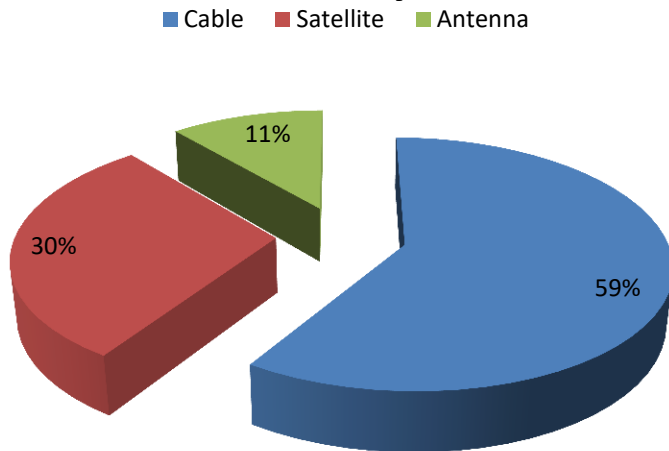

Advertising on 7News/FOX-28

Advertisements on 7News/FOX-28 potentially reach 100% of the television viewing public

How North Country Viewers Get TV

WWNY's CBS and WNYF's FOX programming is available on all television delivery systems.

Cable advertising misses over 40% of the North Country viewing public. Cable misses nearly 60% of the viewers in Lewis County.